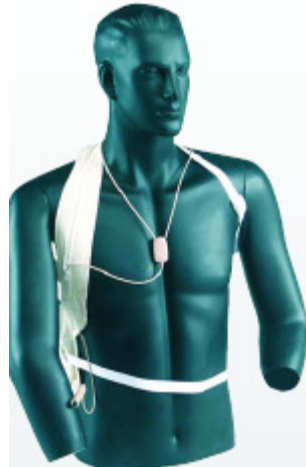

PPE017 COVERT COMMUNICATION SYSTEM

The Covert Communications System is designed to allow for completely covert communications. The system includes a radio harness, a wireless covert earpiece, an induction loop or flat pack and a Push To Talk (PTT) Switch.

The loop is worn round the neck of the user underneath their clothing, with the highly sensitive miniature microphone concealed in its junction. The loop transmits the output audio from the radio to a wireless earpiece which is worn inside the user's ear. Alternatively, the system can be supplied with an inductive flat pack which is fitted in to the harness at neck height. The PTT switch is concealed in the user's hand, with the cable being passed down inside their sleeve. There are no external signs that a radio is being carried. Available for most analogue and digital radio models.

The system is supplied with an analogue wireless covert earpiece as standard however this can be upgraded to our squelch or digital earpiece at extra cost. Please refer to our covert earpiece datasheet.